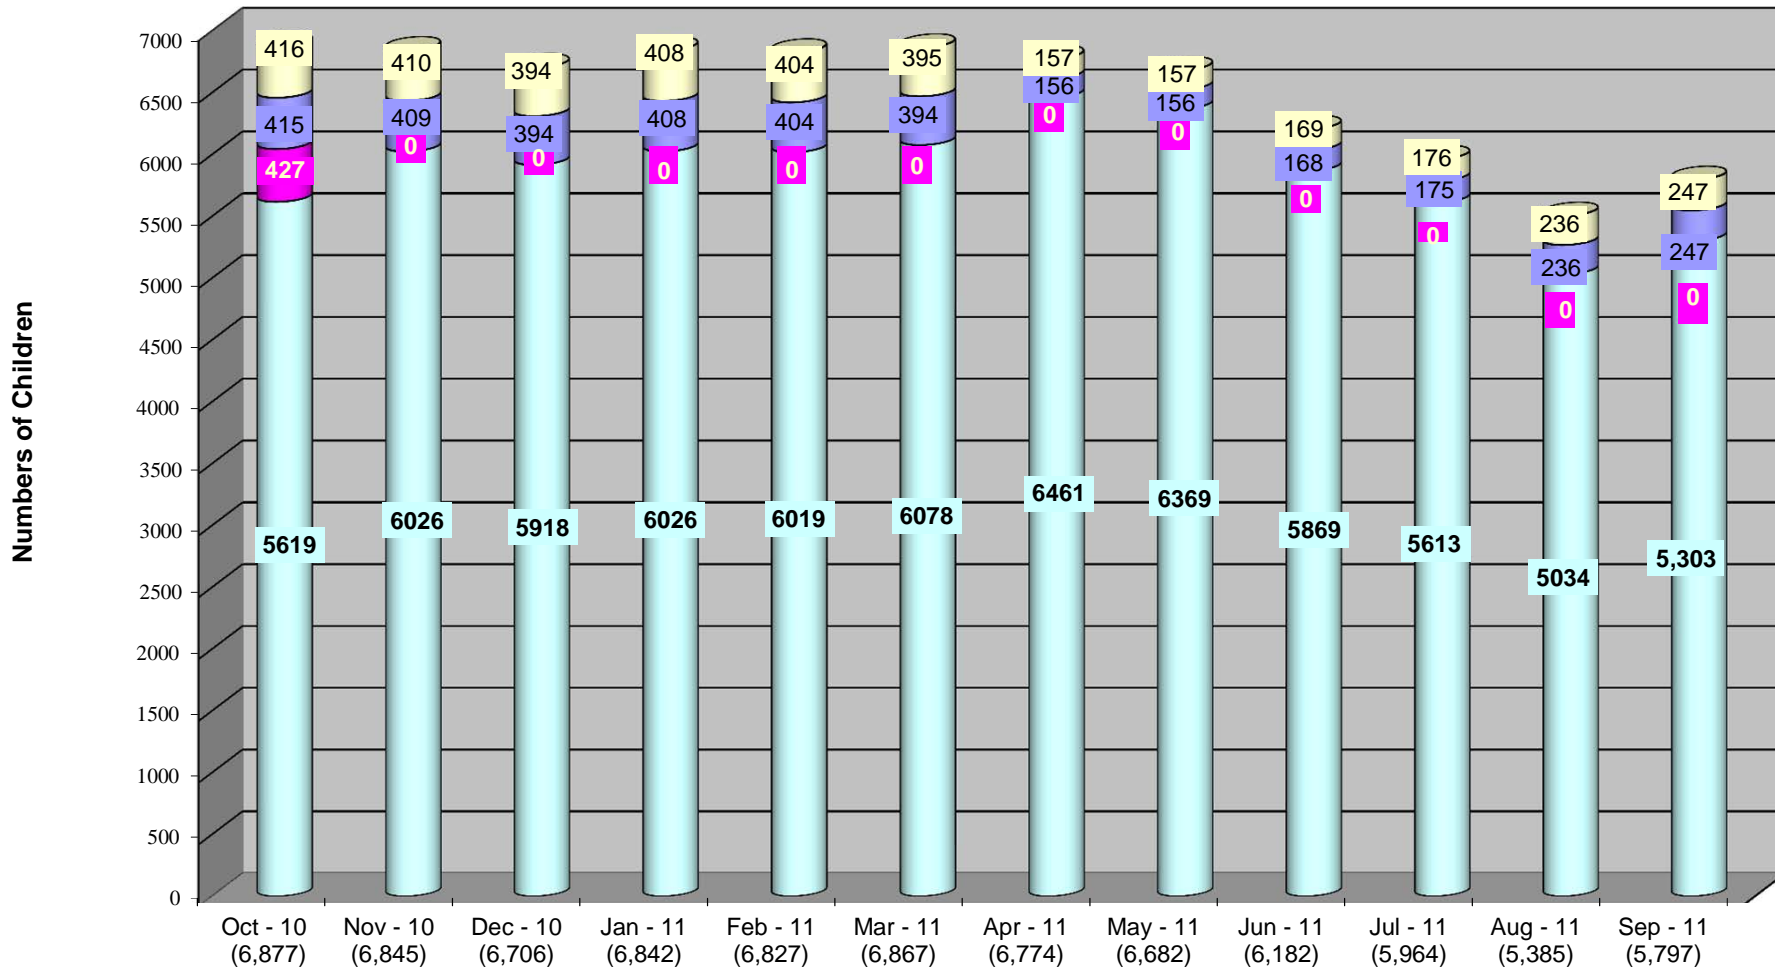

Monthly End Counts of Children with ELCP SR and CCCP Funding

* Child Care Purchasing Pool match donors: Juvenile Welfare Board, YMCA-St Petersburg, YMCA of the Suncoast, City of St Petersburg, R'Club Child Care & CCC